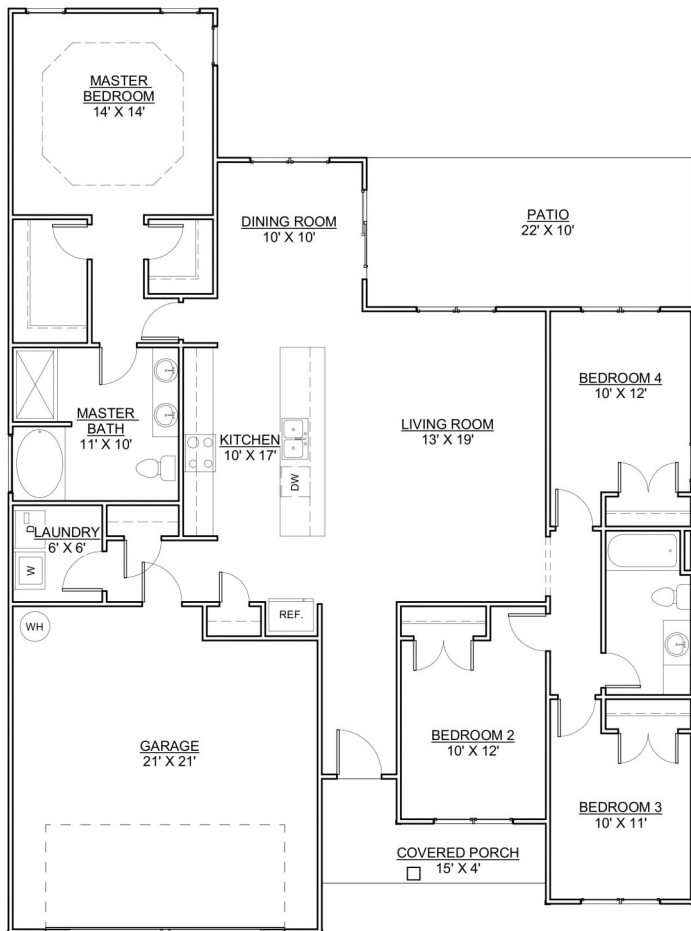

## SHILOH

APPROXIMATE  
HEATED SQ. FT.:

1727

BEDROOMS:

4

BATHROOMS:

2

Exterior detail and floor coverings may vary. We reserve the right to make changes in plans and specifications. Dimensions may not be exact. Features may vary according to different elevations and specifications.