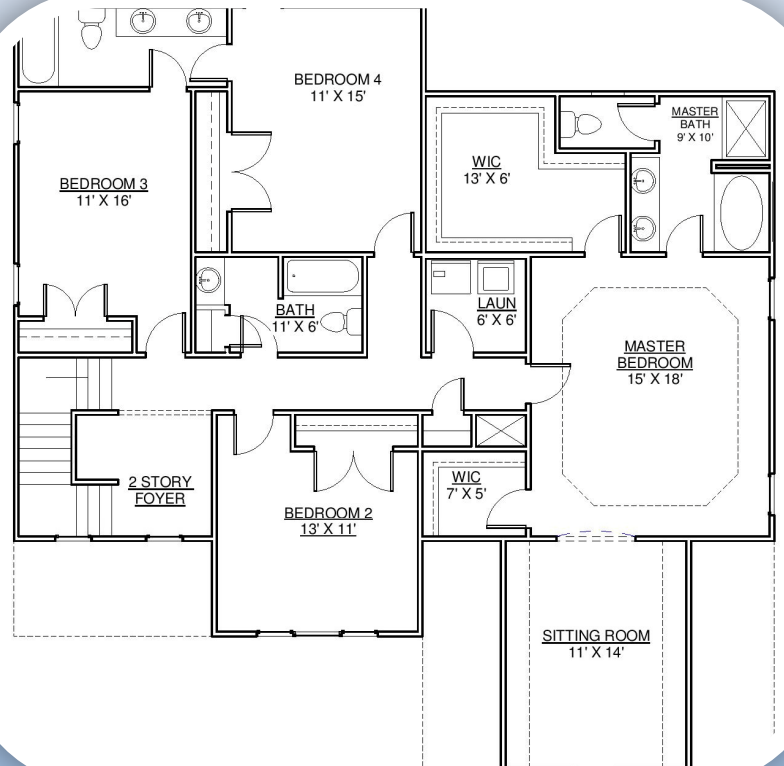

A.SYDES
CONSTRUCTION, INC.

LAURA E

APPROXIMATE
HEATED SQ.
FT.:

3063

BEDROOMS:

5

BATHROOMS:

4

Exterior detail and floor coverings may vary. We reserve the right to make changes in plans and specifications. Dimensions may not be exact. Features may vary according to different elevations and specifications.