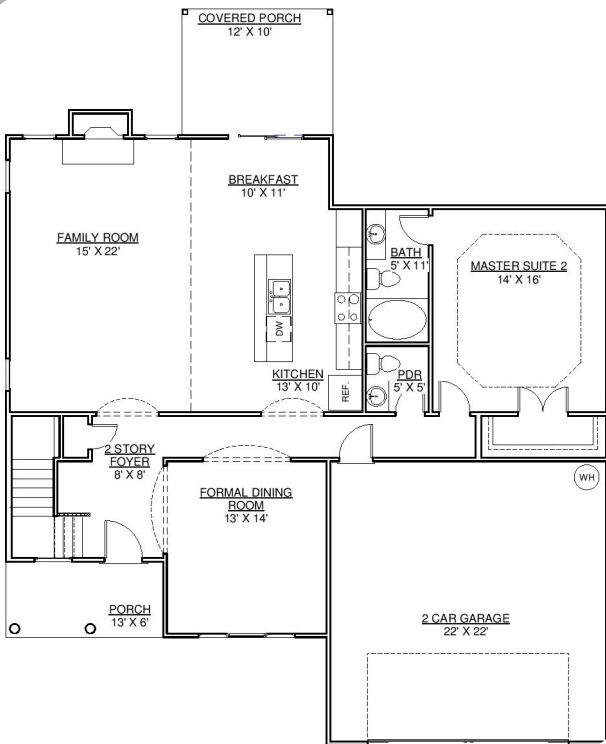

A.SYDES
CONSTRUCTION, INC.

LAURA E

APPROXIMATE
HEATED SQ.
FT.:

3063

BEDROOMS:

5

BATHROOMS:

4

Exterior detail and floor coverings may vary. We reserve the right to make changes in plans and specifications. Dimensions may not be exact. Features may vary according to different elevations and specifications.