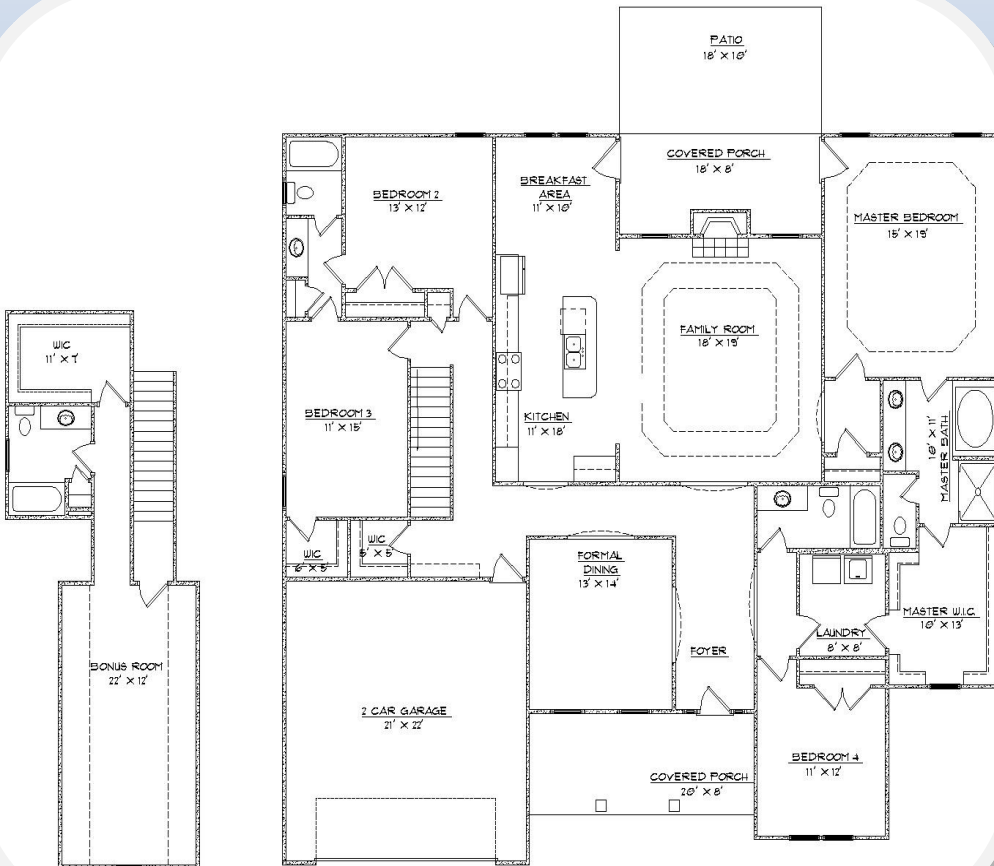

A.SYDES
CONSTRUCTION, INC.

MASSEY

3196

APPROXIMATE
HEATED SQ. FT.:

3196

BEDROOMS:

4

BATHROOMS:

4

Exterior detail and floor coverings may vary. We reserve the right to make changes in plans and specifications. Dimensions may not be exact. Features may vary according to different elevations and specifications.